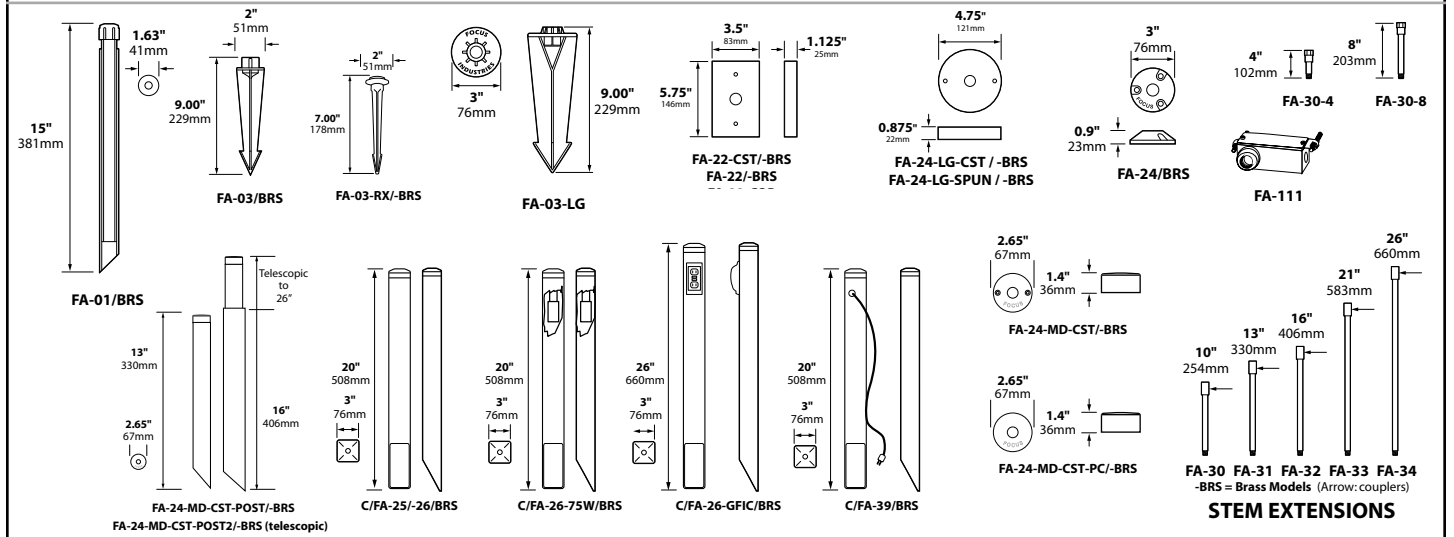

MOUNTING ACCESSORIES

BEAM/GLARE CONTROL ACCESSORIES

- FA-07 Square 1/4" Hex Cell Louver
- FA-10-BLUE Blue Plastic Gel
- FA-10-GREEN Green Plastic Gel
- -HE Add to catalog # for Hood Extension

JOB INFORMATION

Type: _____ Date: _____

Job Name: _____

Cat. No.: _____

Lamp(s): _____

Specifier: _____

Contractor: _____

Notes: _____

FOCUS INDUSTRIES INC.
25301 COMMERCENTRE DRIVE
LAKE FOREST, CA 92630
www.focusindustries.com
sales@focusindustries.com
(949) 830-1350 • FAX (949) 830-3390

Black Texture (Standard)	Antique Verde	Bronze Texture	Camel	White Texture	Hunter Texture	Rust	Weathered Iron	Weathered Brown	Stucco	Rubbed Verde	Chrome Powder	Terra Cotta	Acid Rust	Acid Verde	Black Acid Treatment
-BLT	-ATV	-BRT	-CAM	-WTX	-HTX	-RST	-WIR	-WBR	-STU	-RBV	-CPR	-TRC	-BAR/CAR	-BAV/CAV	-BAT