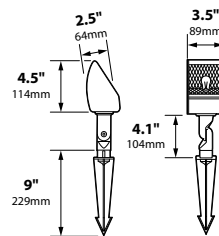

DIRECTIONAL LIGHTS DL-04 SERIES

TYPE

SPECIFICATIONS

CONSTRUCTION: Extruded aluminum; stamped brass, copper or stainless steel; matching cast aluminum or brass adjustable swivel (copper has cast brass swivel)

REFLECTOR: Diamond embossed specular aluminum

LENS: Brass/Copper/SS - clear tempered glass; Aluminum - high impact clear acrylic

LAMP SUPPLIED: 18w S8 #1141; 1200 hours average rating (25w max.)
Note: 35w max with DC socket

LAMP OPTIONS: We recommend 10,000 hours average rating Xenon (-X) or Halogen (-H) or 2.2w 50,000 hours average rating OMNI-2 LED (-LED2)

SOCKET: Single contact bayonet, brass nickel plated lamp socket screw shell (Ba15s); double contact bayonet base (Ba15d) for 120v., both with 200°C silicone lead wires

WIRING: Black 3 foot 18/2 zip cord from base of fixture (12v. only)
For 25 foot 16/2 fixture lead wire add -25F to catalog number.
120v standard wiring

CONNECTION: FA-05 Quick Connector (not supplied) from fixture to main cable (12/2, 10/2 or 8/2 only) 12v. only

MOUNTING: FA-03 black 9" ABS stake threaded 1/2" NPS

FINISH: Aluminum-Black texture polyester powder coat. Optional finishes available
Brass-Unfinished brass. Optional finishes available

ORDERING INFORMATION

CATALOG NO.	DESCRIPTION	LAMP	EST. SHIP WEIGHT
DL-04-BLT	Aluminum Floodlight	18w S8 #1141	2.0 lbs.
DL-04-BRS	Brass Floodlight	18w S8 #1141	3.0 lbs.
DL-04-COP	Copper Floodlight	18w S8 #1141	2.0 lbs.
DL-04-SS	316 Stainless Steel Floodlight	18w S8 #1141	2.0 lbs.

MOUNTING ACCESSORIES

BEAM/GLARE CONTROL ACCESSORIES

- FA-07 Square 1/4" Hex Cell Louver
- FA-10-BLUE Blue Plastic Gel
- FA-10-GREEN Green Plastic Gel
- -HE Add to catalog # for Hood Extension

JOB INFORMATION