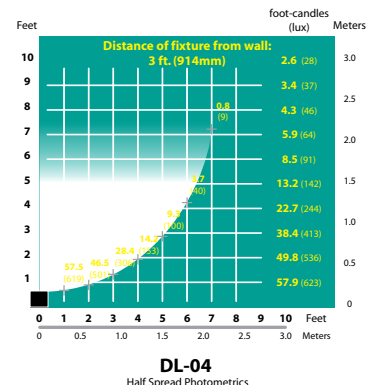

DIRECTIONAL LIGHTS DL-04 SERIES

TYPE

LIGHT DISTRIBUTIONS AND PHOTOMETRICS

Black Texture (Standard)	Antique Verde	Bronze Texture	Camel	White Texture	Hunter Texture	Rust	Weathered Iron	Weathered Brown	Stucco	Rubbed Verde	Chrome Powder	Terra Cotta	Acid Rust	Acid Verde	Black Acid Treatment
-BLT	-ATV	-BRT	-CAM	-WTX	-HTX	-RST	-WIR	-WBR	-STU	-RBV	-CPR	-TRC	-BAR/CAR	-BAV/CAV	-BAT