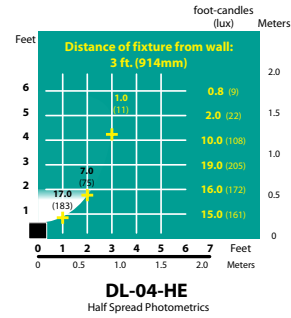

DIRECTIONAL LIGHTS DL-04 SERIES

TYPE

LIGHT DISTRIBUTIONS AND PHOTOMETRICS

| Black Texture (Standard) | Antique Verde | Bronze Texture | Camel | White Texture | Hunter Texture | Rust | Weathered Iron | Weathered Brown | Stucco | Rubbed Verde | Chrome Powder | Terra Cotta | Acid Rust | Acid Verde | Black Acid Treatment |
|--------------------------|---------------|----------------|-------|---------------|----------------|------|----------------|-----------------|--------|--------------|---------------|-------------|-----------|------------|----------------------|
| -BLT | -ATV | -BRT | -CAM | -WTX | -HTX | -RST | -WIR | -WBR | -STU | -RBV | -CPR | -TRC | -BAR/CAR | -BAV/CAV | -BAT |