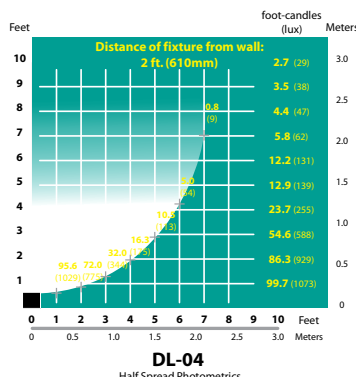

DIRECTIONAL LIGHTS DL-04 SERIES

TYPE

LIGHT DISTRIBUTIONS AND PHOTOMETRICS

Black Texture (Standard)	Antique Verde	Bronze Texture	Camel	White Texture	Hunter Texture	Rust	Weathered Iron	Weathered Brown	Stucco	Rubbed Verde	Chrome Powder	Terra Cotta	Acid Rust	Acid Verde	Black Acid Treatment
-BLT	-ATV	-BRT	-CAM	-WTX	-HTX	-RST	-WIR	-WBR	-STU	-RBV	-CPR	-TRC	-BAR/CAR	-BAV/CAV	-BAT