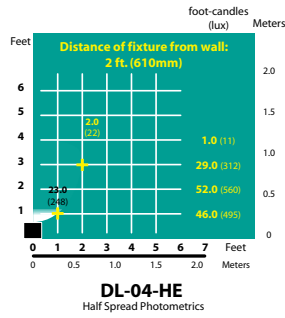

DIRECTIONAL LIGHTS DL-04 SERIES

TYPE

LIGHT DISTRIBUTIONS AND PHOTOMETRICS

| Black Texture (Standard) | Antique Verde | Bronze Texture | Camel | White Texture | Hunter Texture | Rust | Weathered Iron | Weathered Brown | Stucco | Rubbed Verde | Chrome Powder | Terra Cotta | Acid Rust | Acid Verde | Black Acid Treatment |
|--------------------------|---------------|----------------|-------|---------------|----------------|------|----------------|-----------------|--------|--------------|---------------|-------------|-----------|------------|----------------------|
| -BLT | -ATV | -BRT | -CAM | -WTX | -HTX | -RST | -WIR | -WBR | -STU | -RBV | -CPR | -TRC | -BAR/CAR | -BAV/CAV | -BAT |