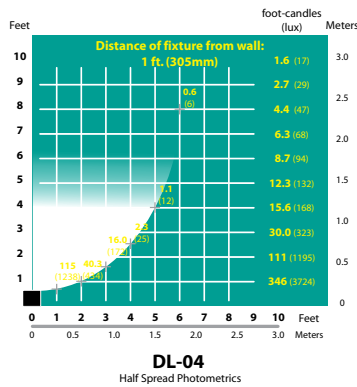

DIRECTIONAL LIGHTS DL-04 SERIES

TYPE

LIGHT DISTRIBUTIONS AND PHOTOMETRICS

Black Texture (Standard)	Antique Verde	Bronze Texture	Camel	White Texture	Hunter Texture	Rust	Weathered Iron	Weathered Brown	Stucco	Rubbed Verde	Chrome Powder	Terra Cotta	Acid Rust	Acid Verde	Black Acid Treatment
-BLT	-ATV	-BRT	-CAM	-WTX	-HTX	-RST	-WIR	-WBR	-STU	-RBV	-CPR	-TRC	-BAR/CAR	-BAV/CAV	-BAT