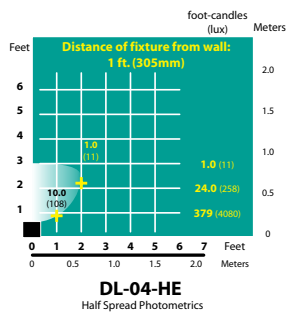

DIRECTIONAL LIGHTS DL-04 SERIES

TYPE

LIGHT DISTRIBUTIONS AND PHOTOMETRICS

| Black Texture (Standard) | Antique Verde | Bronze Texture | Camel | White Texture | Hunter Texture | Rust | Weathered Iron | Weathered Brown | Stucco | Rubbed Verde | Chrome Powder | Terra Cotta | Acid Rust | Acid Verde | Black Acid Treatment |
|--------------------------|---------------|----------------|-------|---------------|----------------|------|----------------|-----------------|--------|--------------|---------------|-------------|-----------|------------|----------------------|
| -BLT | -ATV | -BRT | -CAM | -WTX | -HTX | -RST | -WIR | -WBR | -STU | -RBV | -CPR | -TRC | -BAR/CAR | -BAV/CAV | -BAT |