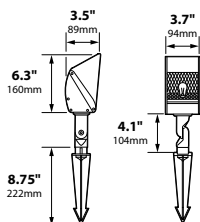

| CATALOG NO. | DESCRIPTION | LAMP | EST. SHIP WEIGHT |
|-------------|--------------------------------|--------------|------------------|
| DL-04-BLT | Aluminum Floodlight | 18w S8 #1141 | 2.0 lbs. |
| DL-04-BRS | Brass Floodlight | 18w S8 #1141 | 3.0 lbs. |
| DL-04-COP | Copper Floodlight | 18w S8 #1141 | 2.0 lbs. |
| DL-04-SS | 316 Stainless Steel Floodlight | 18w S8 #1141 | 2.0 lbs. |

DL-04-X-SS

MOUNTING ACCESSORIES

BEAM/GLARE CONTROL ACCESSORIES

- FA-07 Square 1/4" Hex Cell Louver
- FA-10-BLUE Blue Plastic Gel
- FA-10-GREEN Green Plastic Gel
- HE Add to catalog # for Hood Extension

DL-04-HE
(With Hood Extension)